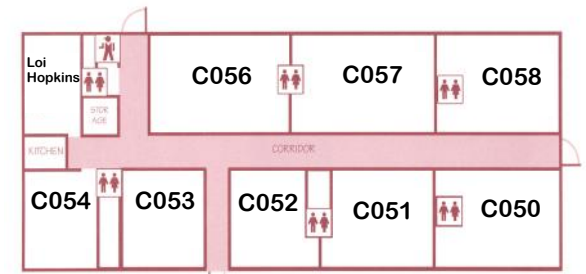

Seekers & Potters - A261

Building A / 2nd Floor

Building B - Flanagan Hall / 2nd Floor

Faith Builders - B242 (Choir Room)

Building B-Flanagan Hall / 1st Floor

Building B-Flanagan Hall / 2nd Floor

Children's Sunday School

TOTH Kidz - Kids K-4 meet in B213-214

Building C / Preschool

Preschool & Nursery

A safe and nurturing Christian environment for infants through 4-year-olds.

Building E / Youth

Middle High & Senior High Youth Sunday School