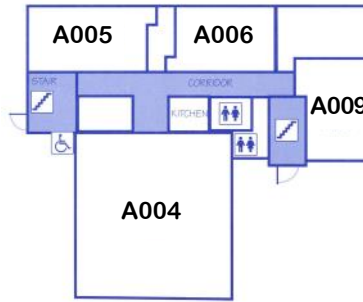

Sunday School Classes & Locations

9:45 a.m.

Adult Discipleship

Building A / Ground Floor

Women in the Word - A005

Salt & Light - A004

Building A / Ground Floor

Building A / 1st Floor

Open Door - A153

Damren - A151 (Chapel)

Redwood - A161

Building A / 1st Floor

Building A / 2nd Floor

Adult Couples & Singles - A267

Cornerstone - A259

Pairs & Spares - A256