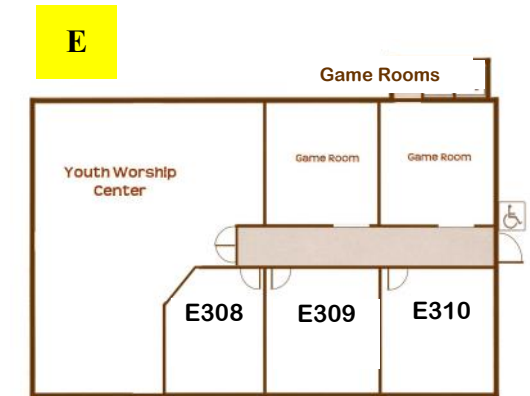

Seekers & Potters - A261

Building A / 2nd Floor

Building B - Flanagan Hall / 2nd Floor

Faith Builders - B242 (Choir Room)

Building B-Flanagan Hall / 1st Floor

Building B-Flanagan Hall / 2nd Floor

Children's Sunday School

TOTH Kidz - Kids K-4 meet in B213-214

Building C / Preschool

Preschool & Nursery

A safe and nurturing Christian environment for infants through 4-year-olds.

Building E / Youth

Middle High & Senior High Youth Sunday School