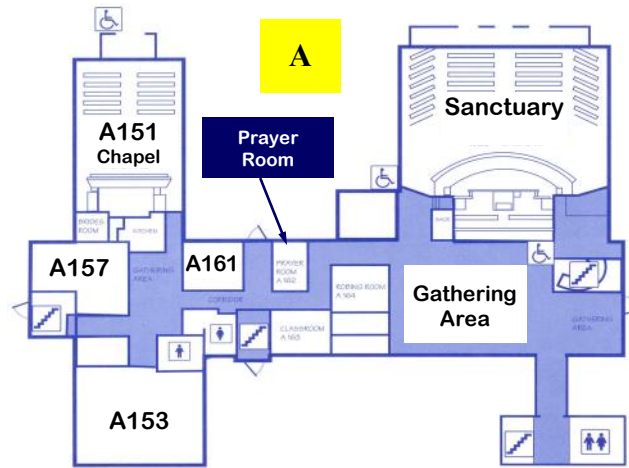

Sunday School Classes & Locations

9:45 a.m.

Adult Discipleship

Building A / Ground Floor

Women in the Word - A005

Salt & Light - A004

Building A / Ground Floor

Building A / 1st Floor

Open Door - A153

Damren - A151 (Chapel)

Redwood - A161

Building A / 1st Floor

Building A / 2nd Floor

Adult Couples & Singles - A267

Cornerstone - A259

Pairs & Spares - A256

Seekers & Potters - A261

Building A / 2nd Floor

Building B - Flanagan Hall / 2nd Floor

Faith Builders - B242 (Choir Room)

Building B-Flanagan Hall / 1st Floor

Building B-Flanagan Hall / 2nd Floor

Children's Sunday School

TOTH Kidz - Kids K-4 meet in B213-214

Building C / Preschool

Preschool & Nursery

A safe and nurturing Christian environment for infants through 4-year-olds.

Building E / Youth

Middle High & Senior High Youth Sunday School