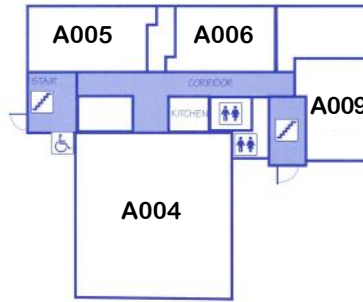

Sunday School Classes & Locations

9:45

a.m.

Adult Discipleship

Building A / Ground Floor

Women in the Word - A005

Faith Builders - A004

Building A / Ground Floor

Building A / 1st Floor

Open Door - A153

Damren - A161

Building A / 1st Floor

Building A / 2nd Floor

Adult Couples & Singles - A267

Acts 29 - A261

Cornerstone - A259

Pairs & Spares - A256

Building A / 2nd Floor

Building B / Flanagan Hall -2nd Floor

Truth & Grace - B242

Building B-Flanagan Hall / 1st Floor

Building B-Flanagan Hall / 2nd Floor

Children's Sunday School

TOTH Kidz - Kids K-5 meet in B213-214