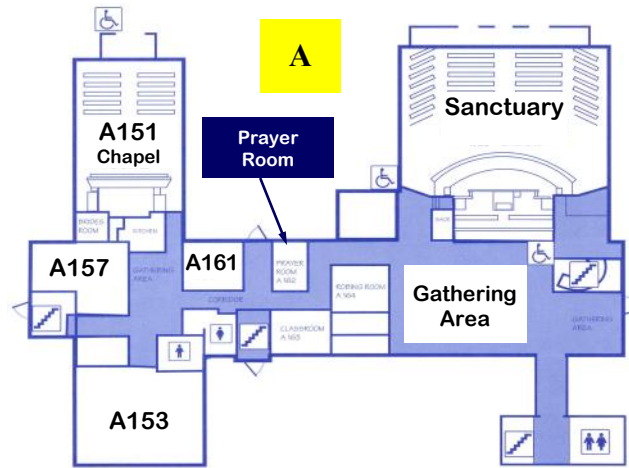

Sunday School Classes & Locations

9:45

a.m.

Adult Discipleship

Building A / Ground Floor

Women in the Word - A005

Faith Builders - A004

Building A / Ground Floor

Building A / 1st Floor

Open Door - A153

Damren - A161

Building A / 1st Floor

Building A / 2nd Floor

Adult Couples & Singles - A267

Acts 29 - A261

Cornerstone - A259

Pairs & Spares - A256

Building A / 2nd Floor

Building B / Flanagan Hall -2nd Floor

Truth & Grace - B242

Building B-Flanagan Hall / 1st Floor

Building B-Flanagan Hall / 2nd Floor

Children's Sunday School

TOTH Kidz - Kids K-5 meet in B213-214