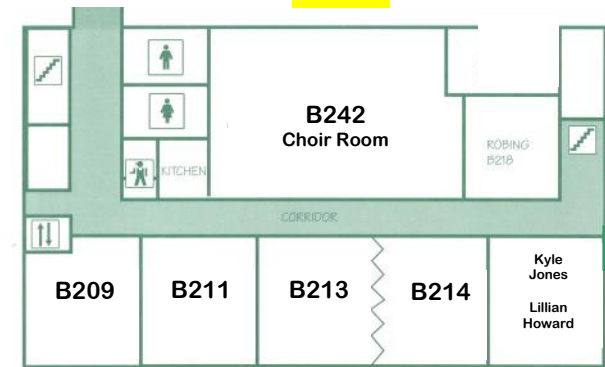

Seekers - *not currently meeting

Building B - Flanagan Hall / 2nd Floor

Faith Builders - B242 (Choir Room)

Salt & Light - B242 - *temporarily combined with
Faith Builders class

Online

The Potter's Class - *currently meeting on
Zoom only

Building A / Ground Floor

Building A / 1st Floor

Building A / 2nd Floor

Building B-Flanagan Hall / 1st Floor

Building B-Flanagan Hall / 2nd Floor

Children's Sunday School

TOTH Kidz - Kids K-4 meeting in gym from
10:45 - Noon