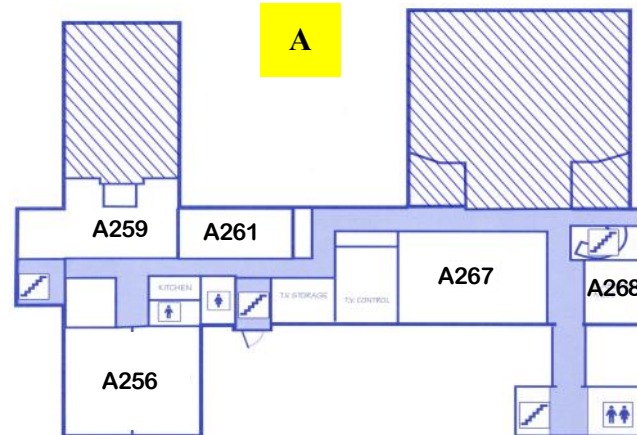

Seekers - *not currently meeting

Building B - Flanagan Hall / 2nd Floor

Faith Builders - B242 (Choir Room)

Salt & Light - B242 - *temporarily combined with
Faith Builders class

Online

The Potter's Class - *currently meeting on
Zoom only

Building A / Ground Floor

Building A / 1st Floor

Building A / 2nd Floor

Building B-Flanagan Hall / 1st Floor

Building B-Flanagan Hall / 2nd Floor

Children's Sunday School

TOTH Kidz - Kids K-4 meeting in gym from
10:45 - Noon