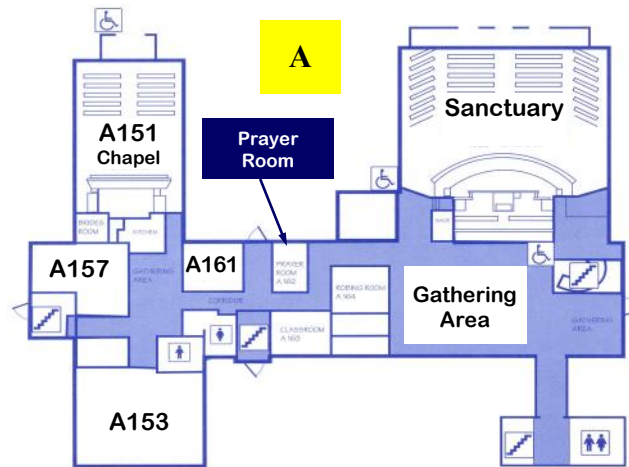

Building A / 1st Floor

Open Door - A153

Real People - A153 - *meets Sunday at 6 pm

Damren - A151 (Chapel)

Building A / 2nd Floor

Adult Couples & Singles - A267

Cornerstone - A259

Pairs & Spares - A256

Seekers - *not currently meeting

Building B - Flanagan Hall / 2nd Floor

Faith Builders - B242 (Choir Room)

Salt & Light - B242 - *temporarily combined with
Faith Builders class

Online

The Potter's Class - *currently meeting on
Zoom only

Building A / Ground Floor

Building A / 1st Floor

Building A / 2nd Floor

Building B-Flanagan Hall / 1st Floor

Building B-Flanagan Hall / 2nd Floor

Children's Sunday School

TOTH Kidz - Kids K-4 meeting in gym from
10:45 - Noon