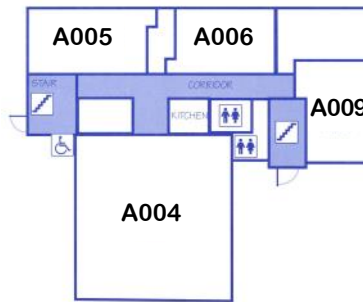

Seekers - *not currently meeting

Building B - Flanagan Hall / 2nd Floor

Faith Builders - B242 (Choir Room)

Salt & Light - B242 - *temporarily combined with
Faith Builders class

Online

The Potter's Class - *currently meeting on
Zoom only

Building A / Ground Floor

Building A / 1st Floor

Building A / 2nd Floor

Building B-Flanagan Hall / 1st Floor

Building B-Flanagan Hall / 2nd Floor

Children's Sunday School

TOTH Kidz - Kids K-4 meeting in gym from
10:45 - Noon