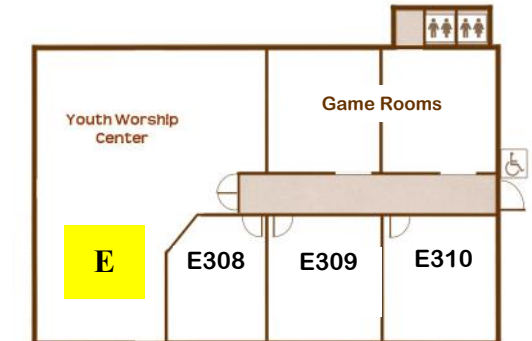

Building E / Youth

Middle High & Senior High Youth Sunday School

9:45 a.m.

Grade 5 / Confirmation - E310

Grades 6, 7, & 8

Grades 9 - 12