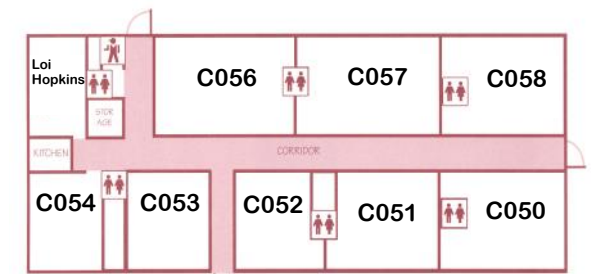

Seekers - *not currently meeting

Building B - Flanagan Hall / 2nd Floor

Faith Builders - B242 (Choir Room)

Salt & Light - B242 - *temporarily combined with
Faith Builders class

Online

The Potter's Class - *currently meeting on
Zoom only

Building A / Ground Floor

Building A / 1st Floor

Building A / 2nd Floor

Building B-Flanagan Hall / 1st Floor

Building B-Flanagan Hall / 2nd Floor

Children's Sunday School

TOTH Kidz - Kids K-4 meeting in gym from
10:45 - Noon